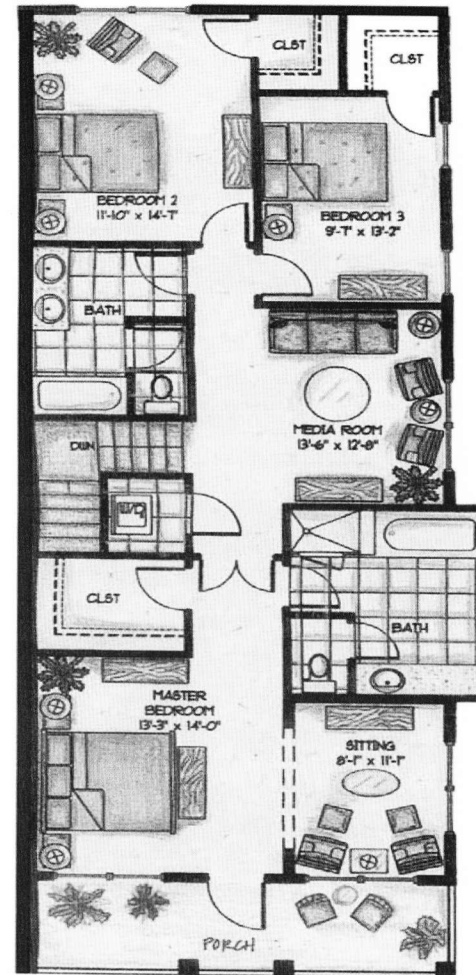

Sea Horse

1,992 Heated Sq. Ft.
270 Porches Sq. Ft.
Total Living - 2,262 Sq. Ft.

First Floor

Second Floor